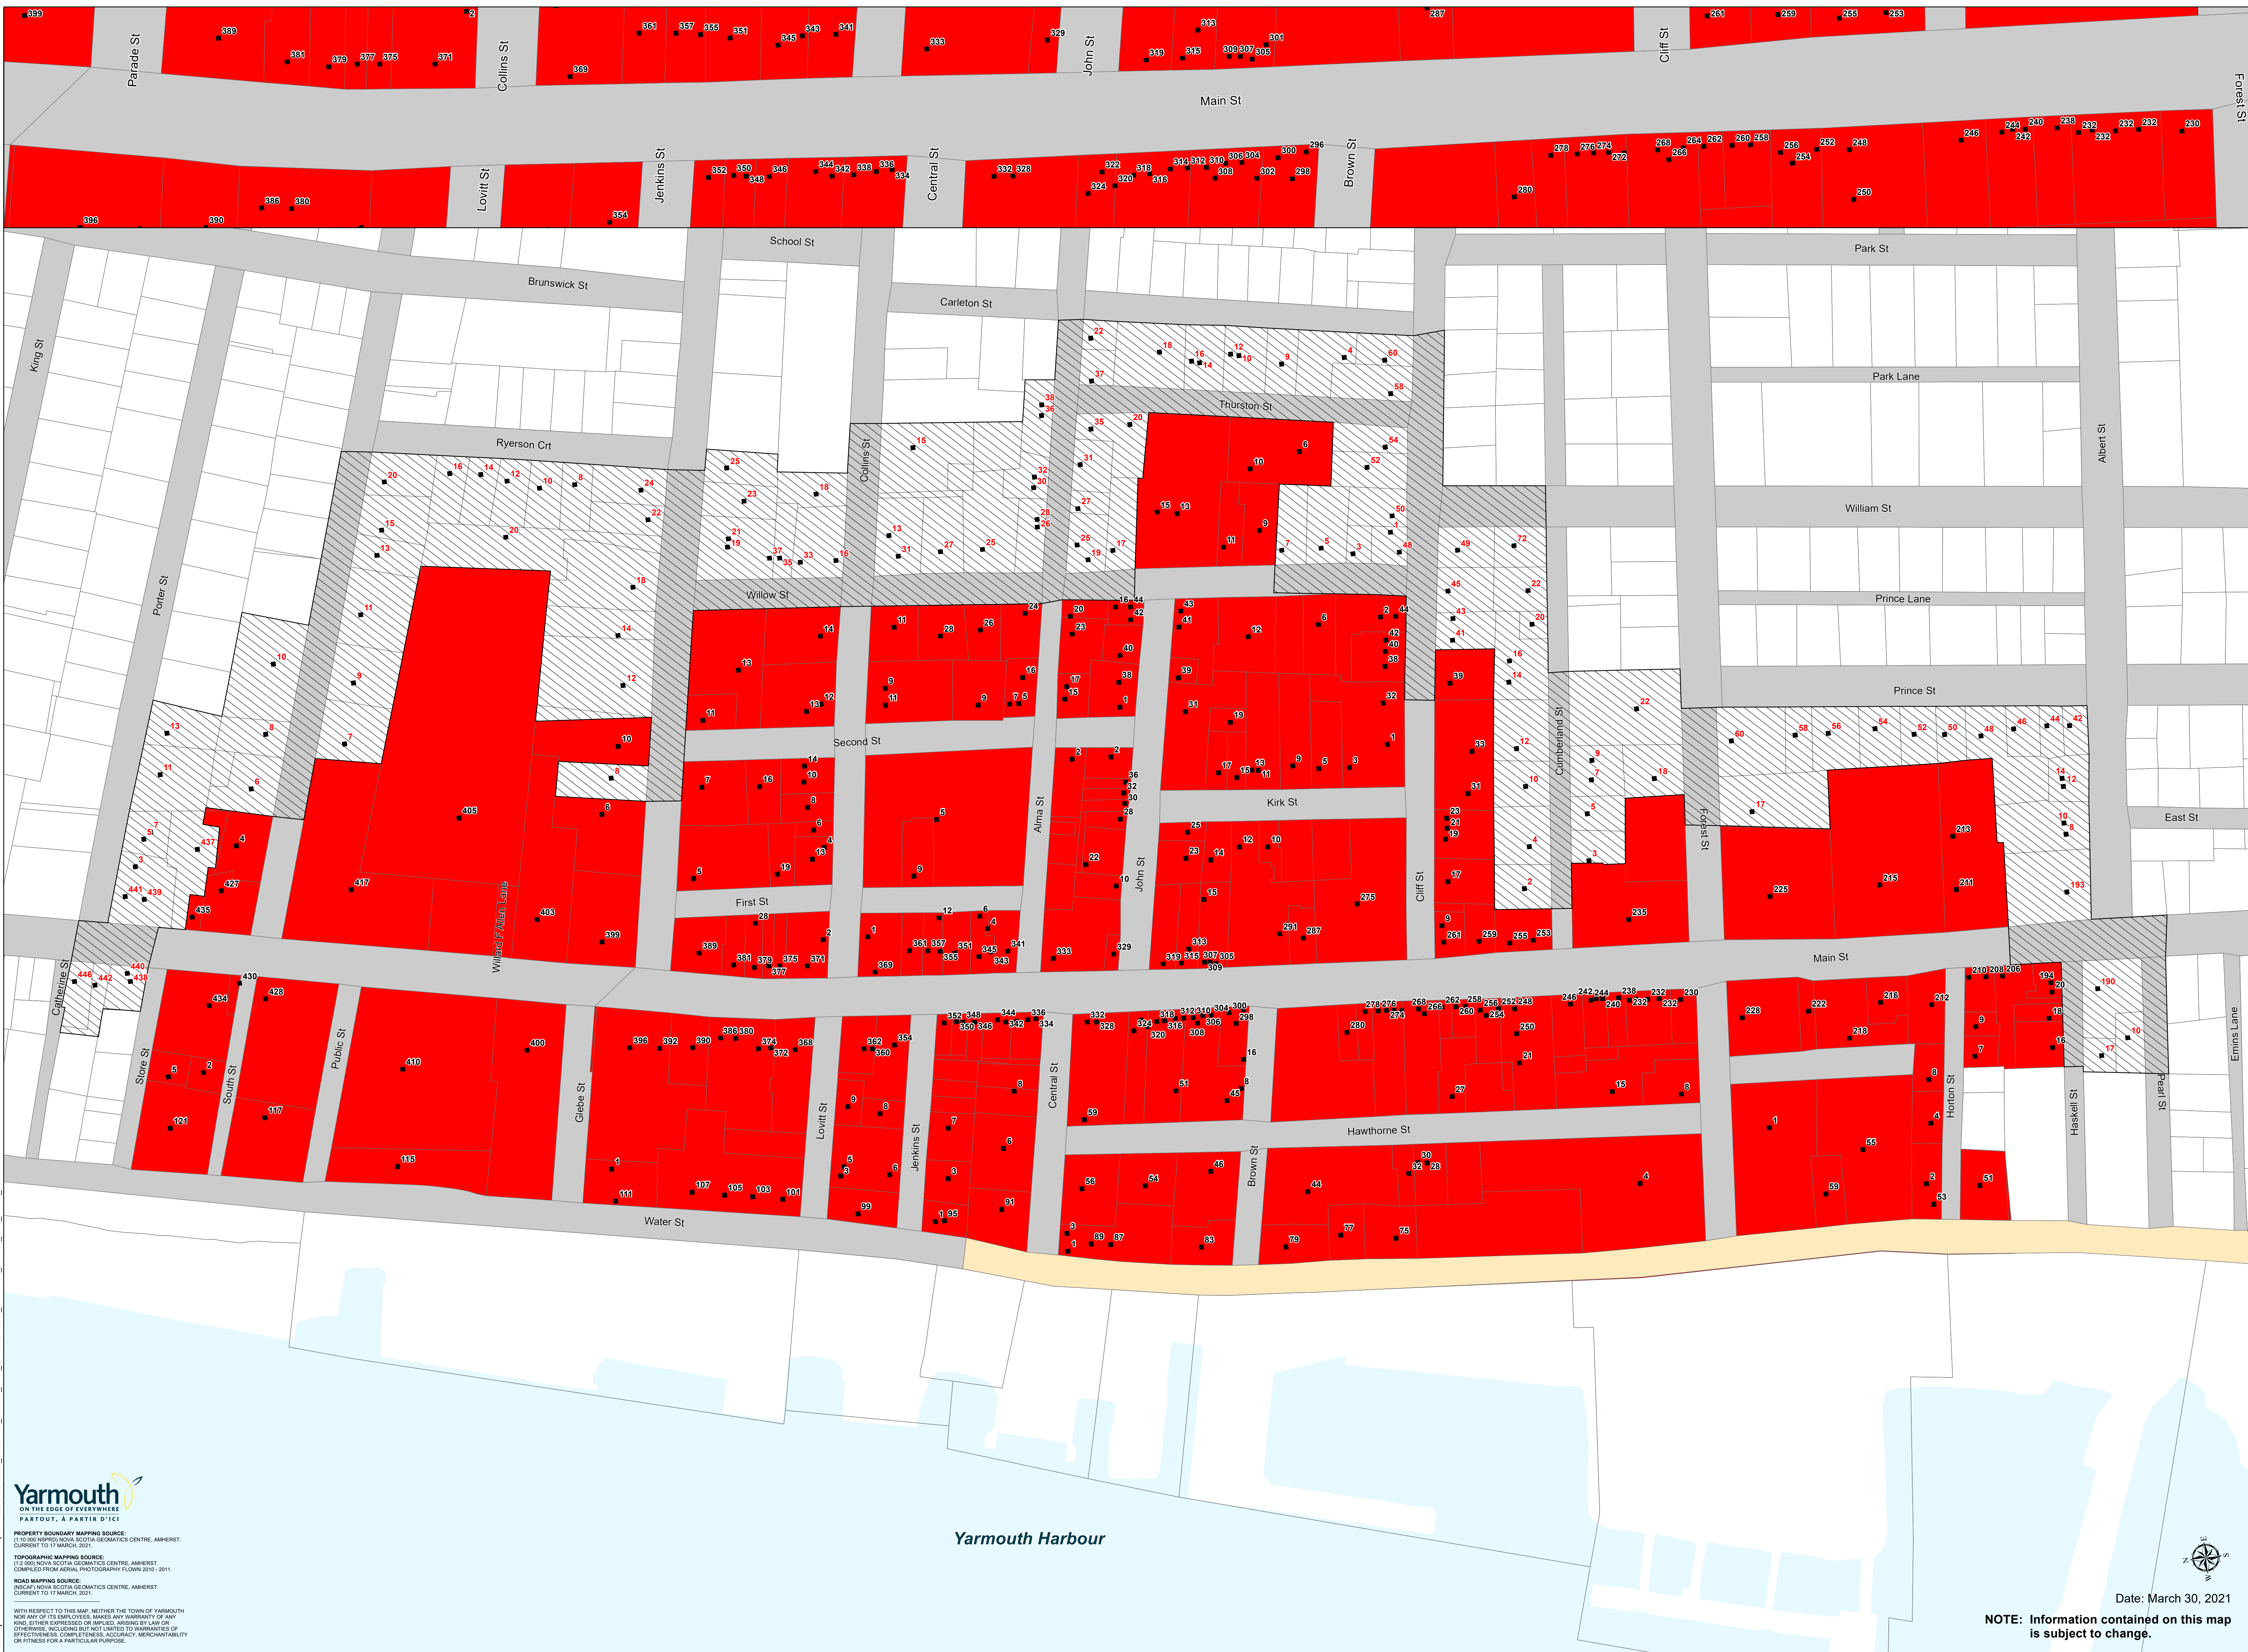

Town of Yarmouth

Central Business District with Civics

C:\Projects\Economic Development\2021\Central_Business_District_With_Civics\Central_Business_District_With_Civics_sizeF.mxd

Yarmouth
ON THE EDGE OF EVERYWHERE
PARTOUT. À PARTIR D'ICI

PROPERTY BOUNDARY MAPPING SOURCE:
© 1980-2019 NOVA SCOTIA GEOMATICS CENTRE, AMHERST.
CURRENT TO 17 MARCH 2021.

TOPOGRAPHIC MAPPING SOURCE:
© 1980-2019 NOVA SCOTIA GEOMATICS CENTRE, AMHERST.
COMPILED FROM AERIAL PHOTOGRAPHY FROM 2010 - 2011.

ROAD MAPPING SOURCE:
© 1980-2019 NOVA SCOTIA GEOMATICS CENTRE, AMHERST.
CURRENT TO 17 MARCH 2021.

WITH RESPECT TO THIS MAP, NEITHER THE TOWN OF YARMOUTH
NOR ANY OF ITS EMPLOYEES, MAKES ANY WARRANTY OF ANY
KIND, EITHER EXPRESSED OR IMPLIED, ARISING BY LAW OR
OTHERWISE, INCLUDING BUT NOT LIMITED TO WARRANTIES OF
EFFECTIVENESS, COMPLETENESS, ACCURACY, MERCHANTABILITY
OR FITNESS FOR A PARTICULAR PURPOSE.

Yarmouth Harbour

Date: March 30, 2021

NOTE: Information contained on this map is subject to change.